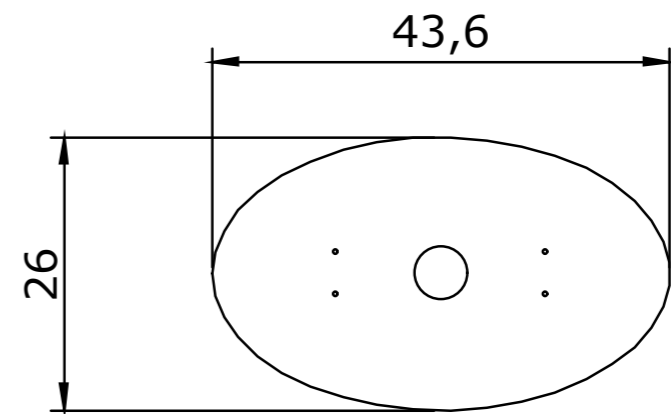

FRONTE
plex sp:5mm

FRONTE
plex sp:5mm

SP.20mm

E-POST SHORT 24