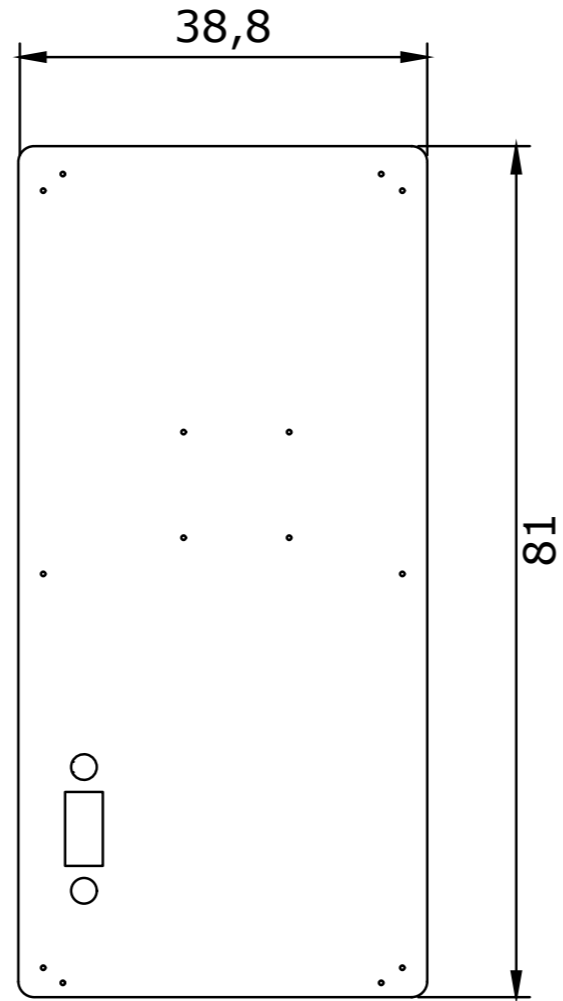

FRONTE
plex sp:5mm

FRONTE
plex sp:5mm

SP.20mm

E-POST SHORT 24