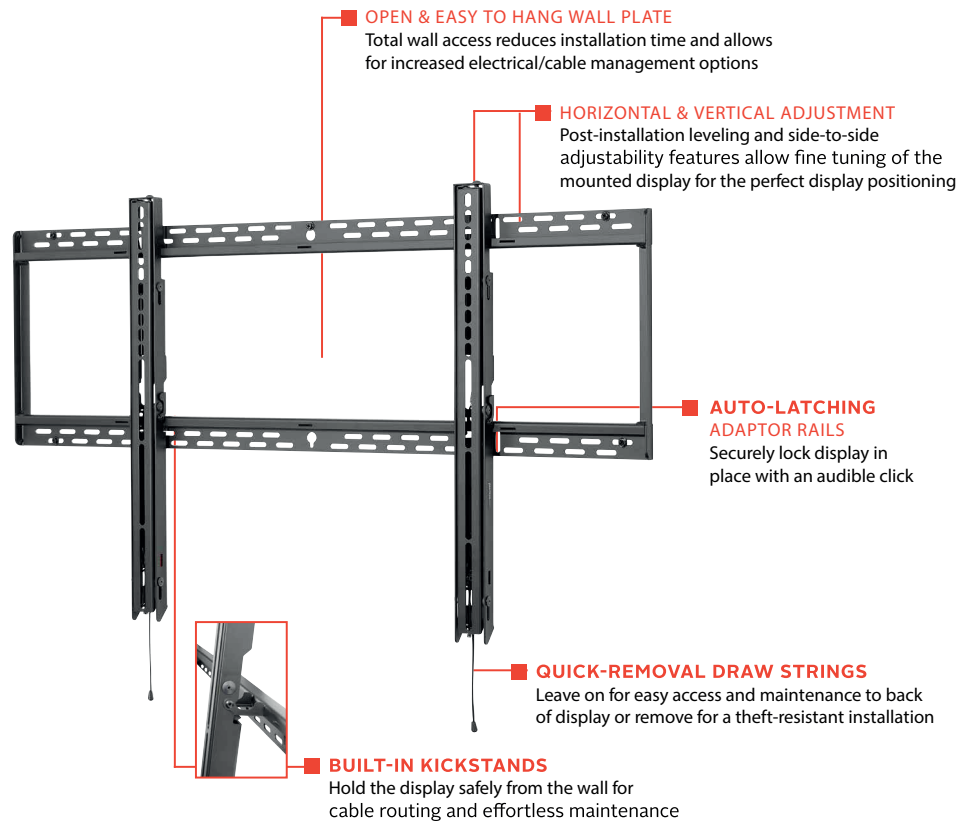

SF680(P)

Mounting Pattern
1100 x 650mm
(43.29" x 25.59")

Max Load
350lb
(158kg)

Universal Flat Wall Mount

FOR 60" TO 98" DISPLAYS

Peerless-AV's SmartMount™ Universal Flat Wall Mount delivers an ultra-slim profile designed to hold large displays up to 350lb. Installation and maintenance are made easy with the SF680's robust feature set. Auto-latching adaptor rails automatically secure the display without the use of a tool. The mount's built-in kickstand holds the display safely from the wall during cable routing, while the open wall plate allows for increased electrical and cable management options. Horizontal and vertical display adjustment allow for quick fine-tuning of the mounted display.

- Universal mount fits displays with mounting patterns up to 1100 x 650mm (43.29" W x 25.59" H)
- Low-profile design holds display only 1.73" (44mm) from the wall
- Easy hang wall plate allows a bolt to be pre-installed to ease wall plate installation
- Lateral display adjustment up to 19.25" (489mm)
- 1" of post-installation vertical adjustment provides flexibility in the installation
- Includes fastener pack with all necessary mounting and display attachment hardware (including M10)
- For mounts requiring theft resistant hardware, installed with security tool (included), please purchase SF680
- For mounts requiring standard hardware, installed with a Philips screwdriver, please purchase SF680P

Model Numbers

SF680P	SmartMount * Universal Flat Wall Mount for 60" to 98" Displays - Standard Models
SF680	SmartMount * Universal Flat Wall Mount for 60" to 98" Displays - Security Models

Product Specifications

Package Specifications

	PACKAGE SIZE (W x H x D)	PACKAGE SHIP WEIGHT	PACKAGE UPC CODE	PACKAGE CONTENTS	UNITS IN PACKAGE
SF680(P)	46.70" x 2.30" x 15.40" (1185 x 58 x 390mm)	20.30lb (9.21kg)		Wall Mount, Wall and Display Installation Hardware, Installation Instructions	1