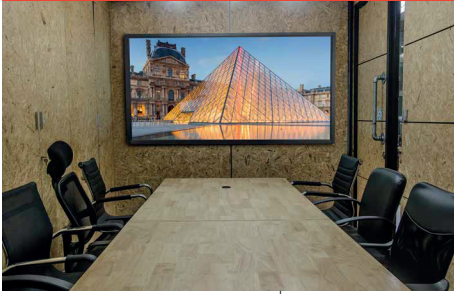

SF680(P)

Mounting Pattern
1100 x 650mm
(43.29" x 25.59")

Max Load
350lb
(158kg)

Universal Flat Wall Mount

FOR 60" TO 98" DISPLAYS

Peerless-AV's SmartMount™ Universal Flat Wall Mount delivers an ultra-slim profile designed to hold large displays up to 350lb. Installation and maintenance are made easy with the SF680's robust feature set. Auto-latching adaptor rails automatically secure the display without the use of a tool. The mount's built-in kickstand holds the display safely from the wall during cable routing, while the open wall plate allows for increased electrical and cable management options. Horizontal and vertical display adjustment allow for quick fine-tuning of the mounted display.

- Universal mount fits displays with mounting patterns up to 1100 x 650mm (43.29" W x 25.59" H)
- Low-profile design holds display only 1.73" (44mm) from the wall
- Easy hang wall plate allows a bolt to be pre-installed to ease wall plate installation
- Lateral display adjustment up to 19.25" (489mm)
- 1" of post-installation vertical adjustment provides flexibility in the installation
- Includes fastener pack with all necessary mounting and display attachment hardware (including M10)
- For mounts requiring theft resistant hardware, installed with security tool (included), please purchase SF680
- For mounts requiring standard hardware, installed with a Philips screwdriver, please purchase SF680P