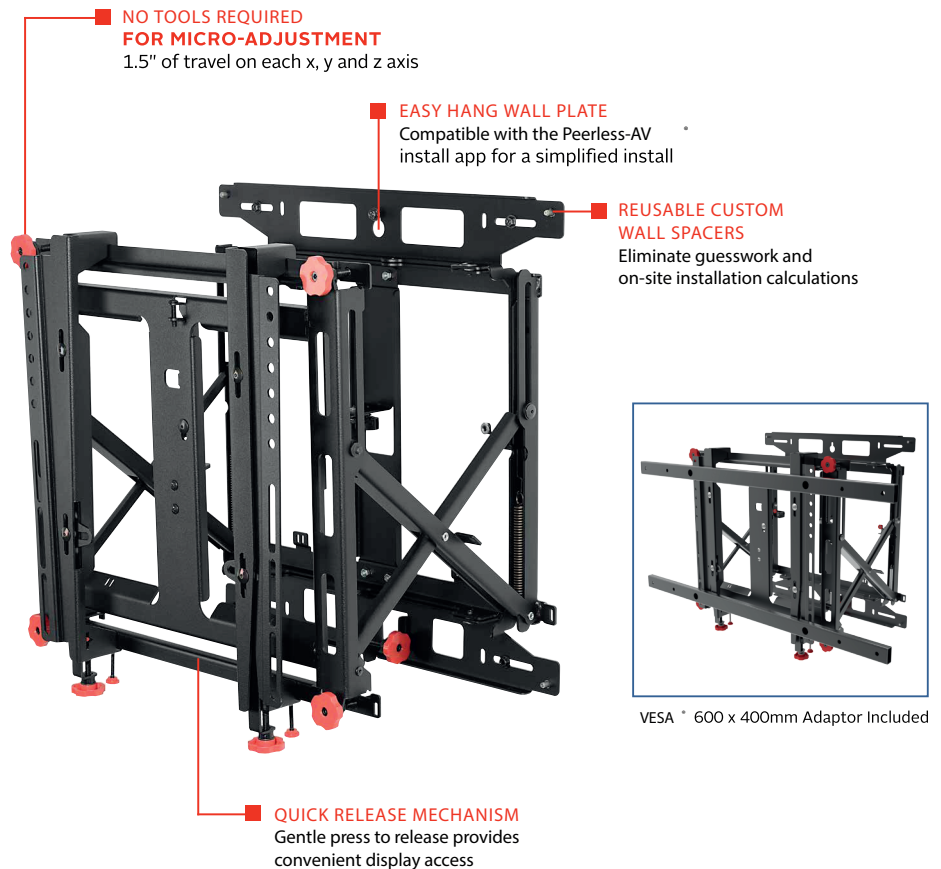

DS-VW 775-QR

Mounting Pattern
200 x 200 up to
600 x 400mm

Max Load
125lb
(56.8kg)

Supreme Full Service Video Wall Mount with Quick Release

FOR 46" TO 60" DISPLAYS

Peerless-AV's SmartMount[™] Supreme Full Service Video Wall Mount with Quick Release raises the bar of excellence with an enhanced feature set centered on ease of install and display alignment. With the addition of tool-less lateral micro-adjustment, the Supreme offers 1.5" of fine tune adjustment on each of the X, Y and Z axis. Serviceability is easier than ever before with a gentle press to release mechanism, any display in the video wall configuration can be quickly extended for maintenance. Reusable spacers can be used for both portrait and landscape applications resulting in a faster install and lower cost. Enhanced cable management allows the cables to effortlessly travel in and out with the display, preventing them from getting pinched or pulled loose when extended.

- Accommodates displays in landscape and portrait orientation
- Integrated cable management allow cables to move in and out with the display
- Modular mount for unlimited video wall display configurations
- Security hardware option deters tapering and theft
- Compatible up to VESA[™] 600 x 400mm

Model Numbers

DS-VW775-QR

SmartMount * Supreme Full Service Video Wall Mount with Quick Release for 46"-60" Displays

Product Specifications

	DIMENSIONS (W x H x D)	PRODUCT WEIGHT	LOAD CAPACITY	FINISH	AVAILABLE COLORS
DS-VW775-QR	21.25" x 21.46" x 3.15" - 14.56" (540 x 545 x 80 - 370mm)	34.2lb (15.5kg)	125lb (56.8kg)	Powder Coat, Textured	Black

Package Specifications

	PACKAGE SIZE (W x H x D)	PACKAGE SHIP WEIGHT	PACKAGE UPC CODE	PACKAGE CONTENTS	UNITS IN PACKAGE
DS-VW775-QR	30.36" x 23.63" x 4.50" (771 x 600 x 114mm)	38.2lb (17.4kg)		Wall Mount, Adaptor Rails & Mounting Hardware	1