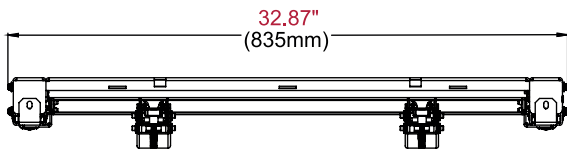

DS-VW795-QR

Mounting Pattern
200 x 200 up to
600 x 600mm

Max Load
225lb
(102kg)

Full Service Video Wall Mount with Quick Release

FOR 65" TO 98" DISPLAYS

The SmartMount[®] Full Service Video Wall Mount with Quick Release offers an easy to install and service solution for both landscape and portrait displays. Designed for quick service access in recessed video wall applications, the DS-VW795-QR provides versatility for integrators. With the quick-release functionality, users have the ability to articulate the display from the wall by gently pressing on the front of the display. Featuring tool-less micro-adjustment at eight points, the mounts can overcome uneven walls to create a seamless video wall display. In addition, custom wall plate spacers eliminate the guesswork and on-site calculations, reducing installation time and cost.

Full Service Access

Model Numbers

DS-VW795-QR SmartMount™ Full Service Video Wall Mount with Quick Release for 65"-98" Displays

Product Specifications

	DIMENSIONS (W X H X D)	PRODUCT WEIGHT	LOAD CAPACITY	FINISH	AVAILABLE COLORS
DS-VW795-QR	32.87" x 27.58" x 4.09" (835 x 700 x 93-104mm)	40lb (18.1kg)	225lb (102kg)	Powder Coat	Black

Package Specifications

	PACKAGE SIZE (W x H x D)	PACKAGE SHIP WEIGHT	PACKAGE UPC CODE	PACKAGE CONTENTS	UNITS IN PACKAGE
DS-VW795-QR	34.00" x 28.00" x 3.75" (864 x 711 x 95mm)	43lb (19.5kg)		Wall Mount Assembly, Mounting Attachment Rails & Fasteners	1

TOP VIEW

FRONT VIEW

SIDE VIEW EXTENDED

SIDE VIEW COLLAPSED

All dimensions = inch (mm)