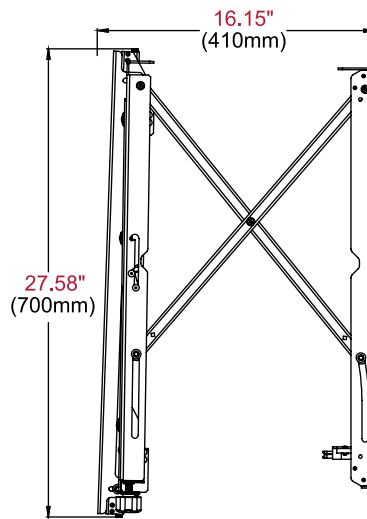

Full Service Access

Model Numbers

DS-VW795-QR SmartMount™ Full Service Video Wall Mount with Quick Release for 65"-98" Displays

Product Specifications

	DIMENSIONS (W X H X D)	PRODUCT WEIGHT	LOAD CAPACITY	FINISH	AVAILABLE COLORS
DS-VW795-QR	32.87" x 27.58" x 4.09" (835 x 700 x 93-104mm)	40lb (18.1kg)	225lb (102kg)	Powder Coat	Black

Package Specifications

	PACKAGE SIZE (W x H x D)	PACKAGE SHIP WEIGHT	PACKAGE UPC CODE	PACKAGE CONTENTS	UNITS IN PACKAGE
DS-VW795-QR	34.00" x 28.00" x 3.75" (864 x 711 x 95mm)	43lb (19.5kg)		Wall Mount Assembly, Mounting Attachment Rails & Fasteners	1

TOP VIEW

FRONT VIEW

SIDE VIEW EXTENDED

SIDE VIEW COLLAPSED

All dimensions = inch (mm)