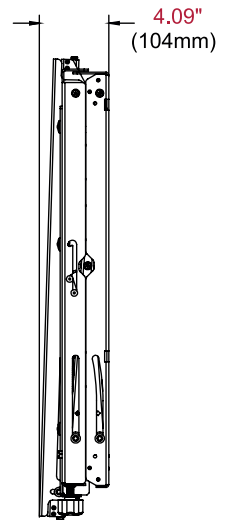

DS-VW795-QR

Mounting Pattern
200 x 200 up to
600 x 600mm

Max Load
225lb
(102kg)

Full Service Video Wall Mount with Quick Release

FOR 65" TO 98" DISPLAYS

The SmartMount[®] Full Service Video Wall Mount with Quick Release offers an easy to install and service solution for both landscape and portrait displays. Designed for quick service access in recessed video wall applications, the DS-VW795-QR provides versatility for integrators. With the quick-release functionality, users have the ability to articulate the display from the wall by gently pressing on the front of the display. Featuring tool-less micro-adjustment at eight points, the mounts can overcome uneven walls to create a seamless video wall display. In addition, custom wall plate spacers eliminate the guesswork and on-site calculations, reducing installation time and cost.

Full Service Access

Model Numbers

DS-VW795-QR SmartMount™ Full Service Video Wall Mount with Quick Release for 65"-98" Displays

Product Specifications

	DIMENSIONS (W X H X D)	PRODUCT WEIGHT	LOAD CAPACITY	FINISH	AVAILABLE COLORS
DS-VW795-QR	32.87" x 27.58" x 4.09" (835 x 700 x 93-104mm)	40lb (18.1kg)	225lb (102kg)	Powder Coat	Black

Package Specifications

	PACKAGE SIZE (W x H x D)	PACKAGE SHIP WEIGHT	PACKAGE UPC CODE	PACKAGE CONTENTS	UNITS IN PACKAGE
DS-VW795-QR	34.00" x 28.00" x 3.75" (864 x 711 x 95mm)	43lb (19.5kg)		Wall Mount Assembly, Mounting Attachment Rails & Fasteners	1

TOP VIEW

FRONT VIEW

SIDE VIEW EXTENDED

SIDE VIEW COLLAPSED

All dimensions = inch (mm)