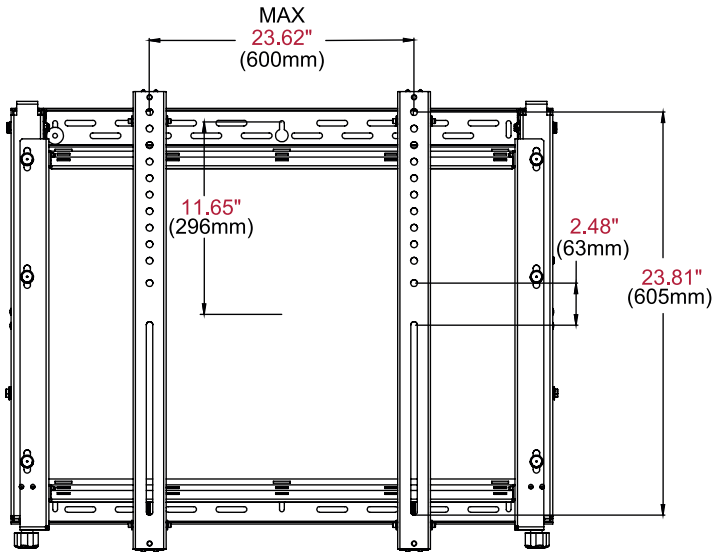

Full Service Access

Model Numbers

DS-VW795-QR SmartMount™ Full Service Video Wall Mount with Quick Release for 65"-98" Displays

Product Specifications

	DIMENSIONS (W X H X D)	PRODUCT WEIGHT	LOAD CAPACITY	FINISH	AVAILABLE COLORS
DS-VW795-QR	32.87" x 27.58" x 4.09" (835 x 700 x 93-104mm)	40lb (18.1kg)	225lb (102kg)	Powder Coat	Black

Package Specifications

	PACKAGE SIZE (W x H x D)	PACKAGE SHIP WEIGHT	PACKAGE UPC CODE	PACKAGE CONTENTS	UNITS IN PACKAGE
DS-VW795-QR	34.00" x 28.00" x 3.75" (864 x 711 x 95mm)	43lb (19.5kg)		Wall Mount Assembly, Mounting Attachment Rails & Fasteners	1

TOP VIEW

FRONT VIEW

SIDE VIEW EXTENDED

SIDE VIEW COLLAPSED

All dimensions = inch (mm)