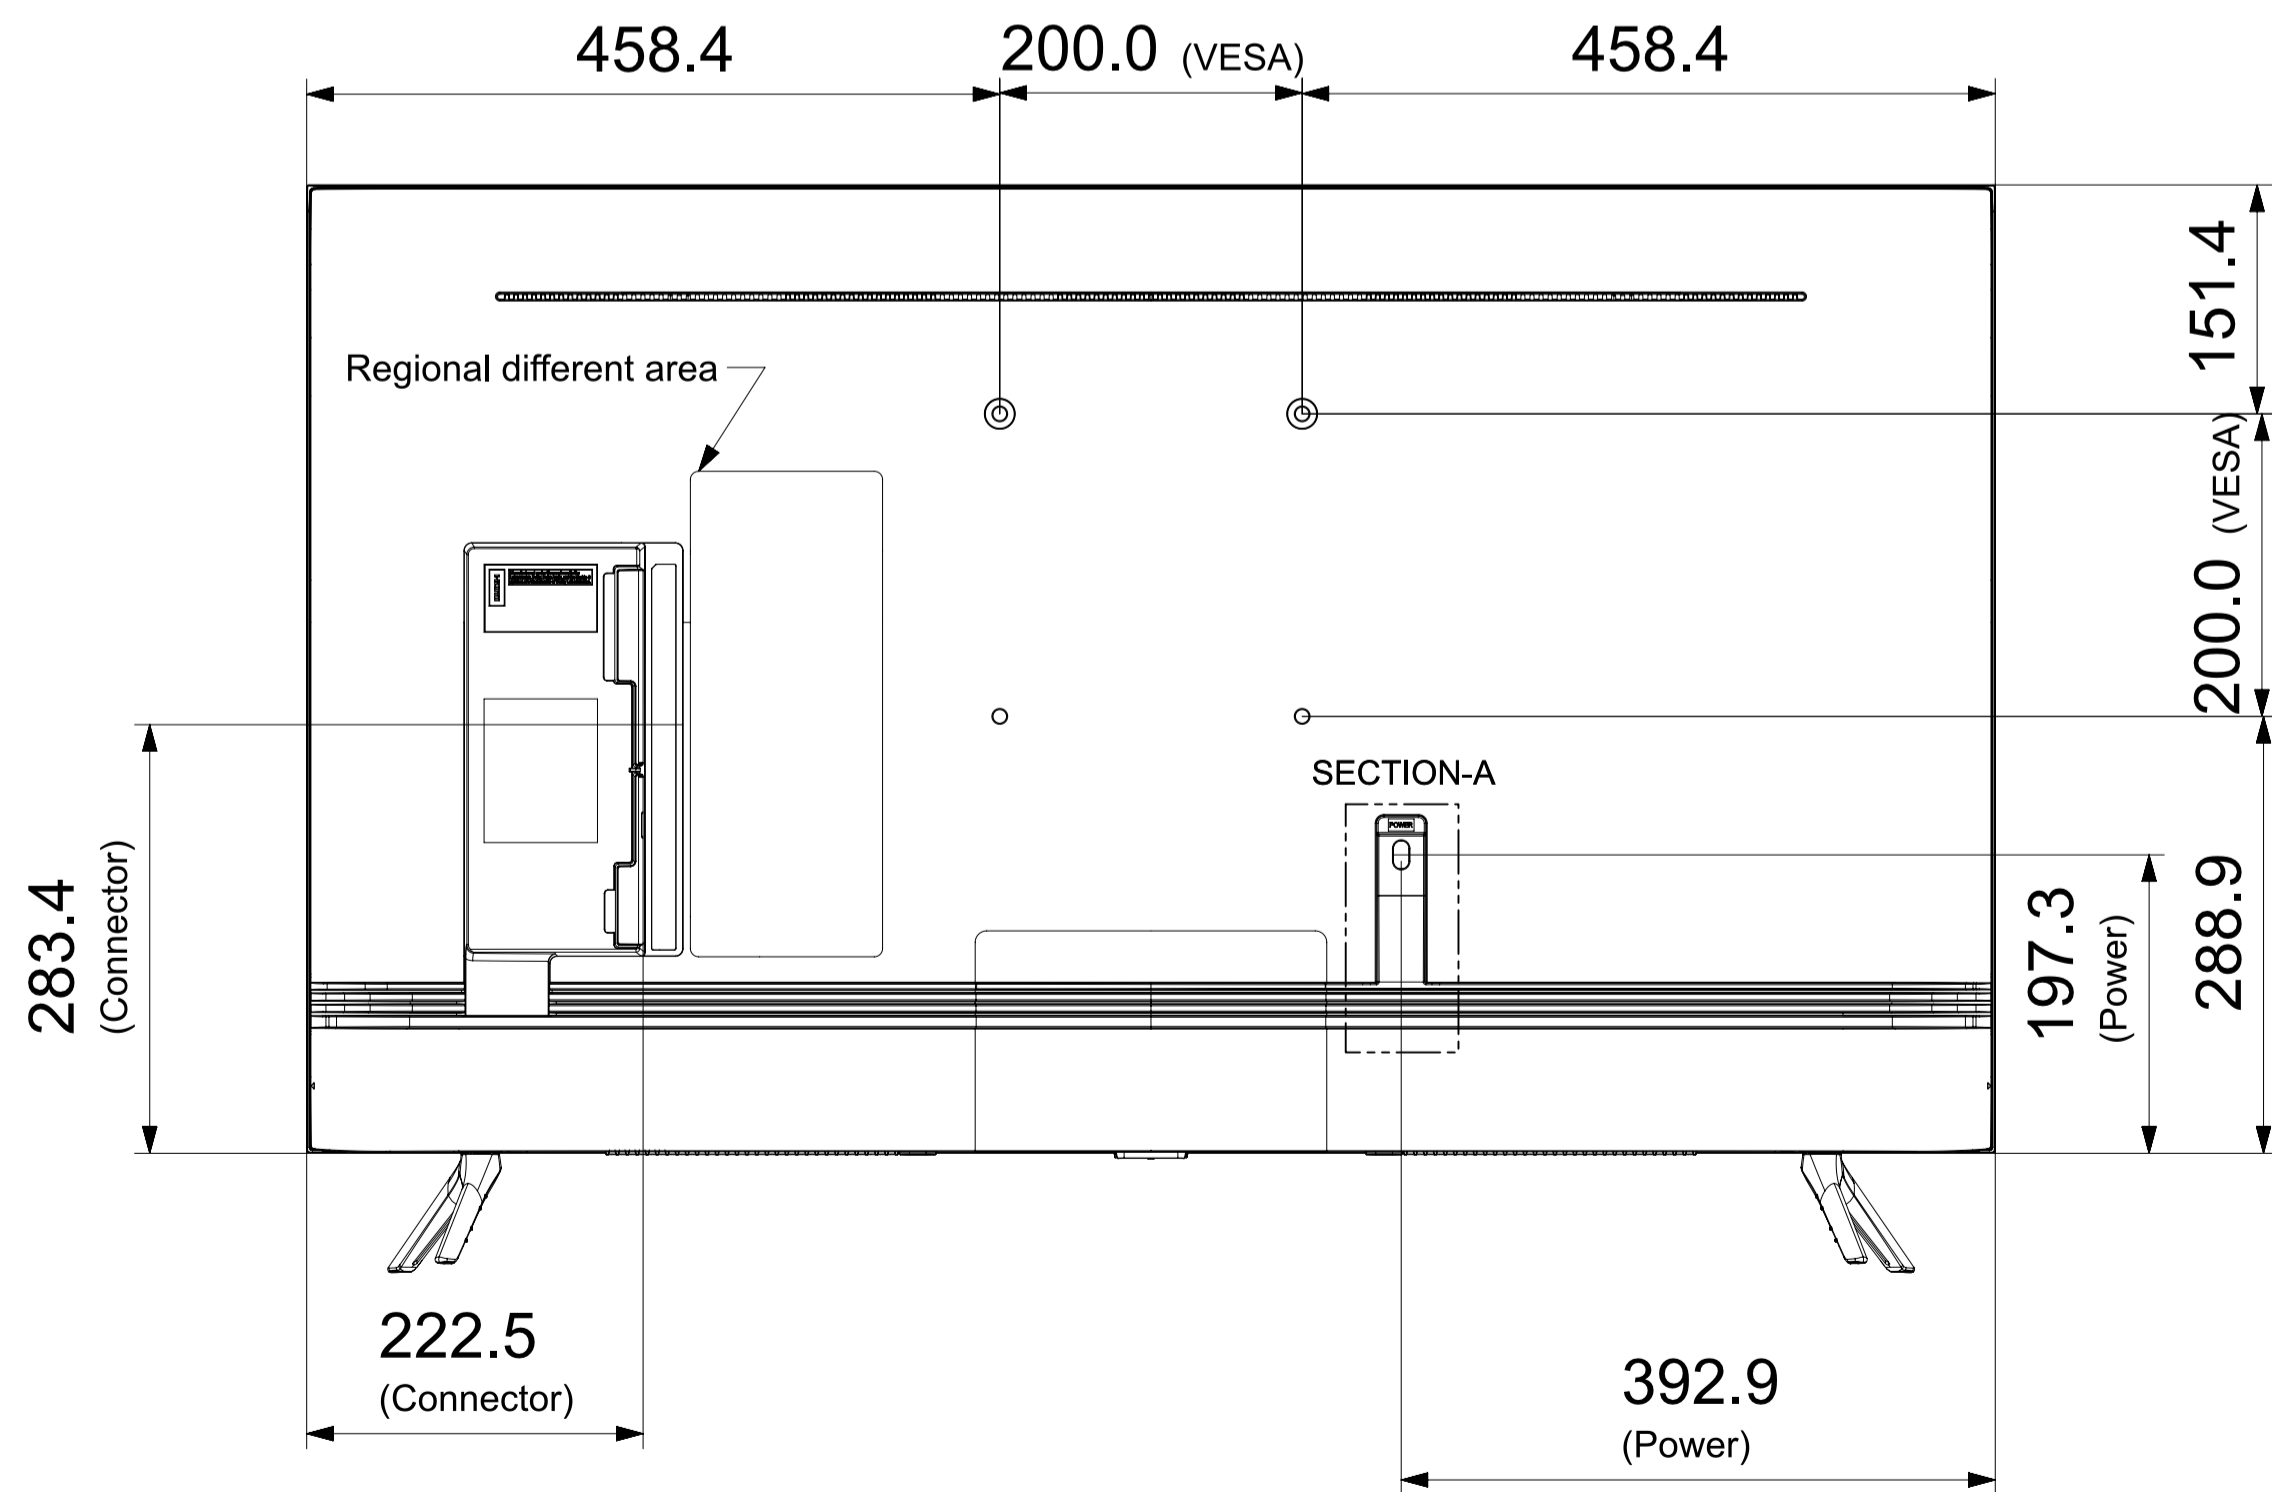

50_BEA-H SET DIMENSION

Rev. No	ED	CODE	RECORD	REMARK

	Nation
3 in 1	EN/XU/ZX/PE/ZP/ZS/ZL/XY/XD/XS/XM/XP/XL/XK/CI
BUILT IN	KR/ZB/ZD

(NOTE)
SET SIZE(Without stand) : 1116.8 x 644.2 x 59.9
SET SIZE(With stand) : 1116.8 x 719.1 x 250.2
VESA HOLE : 200x200

PART NAME	ASSY SET-Y2I BEA 50"	SPECIFICATION	PROJEC TION
UNIT	MM	DRAWING BY	APPROVED BY
TOLERANCE		JEON J. H.	YOON E. S.
SCALE			
SAMSUNG ELECTRONICS			SHEET NO /
	CODE No.		DWG. Rev