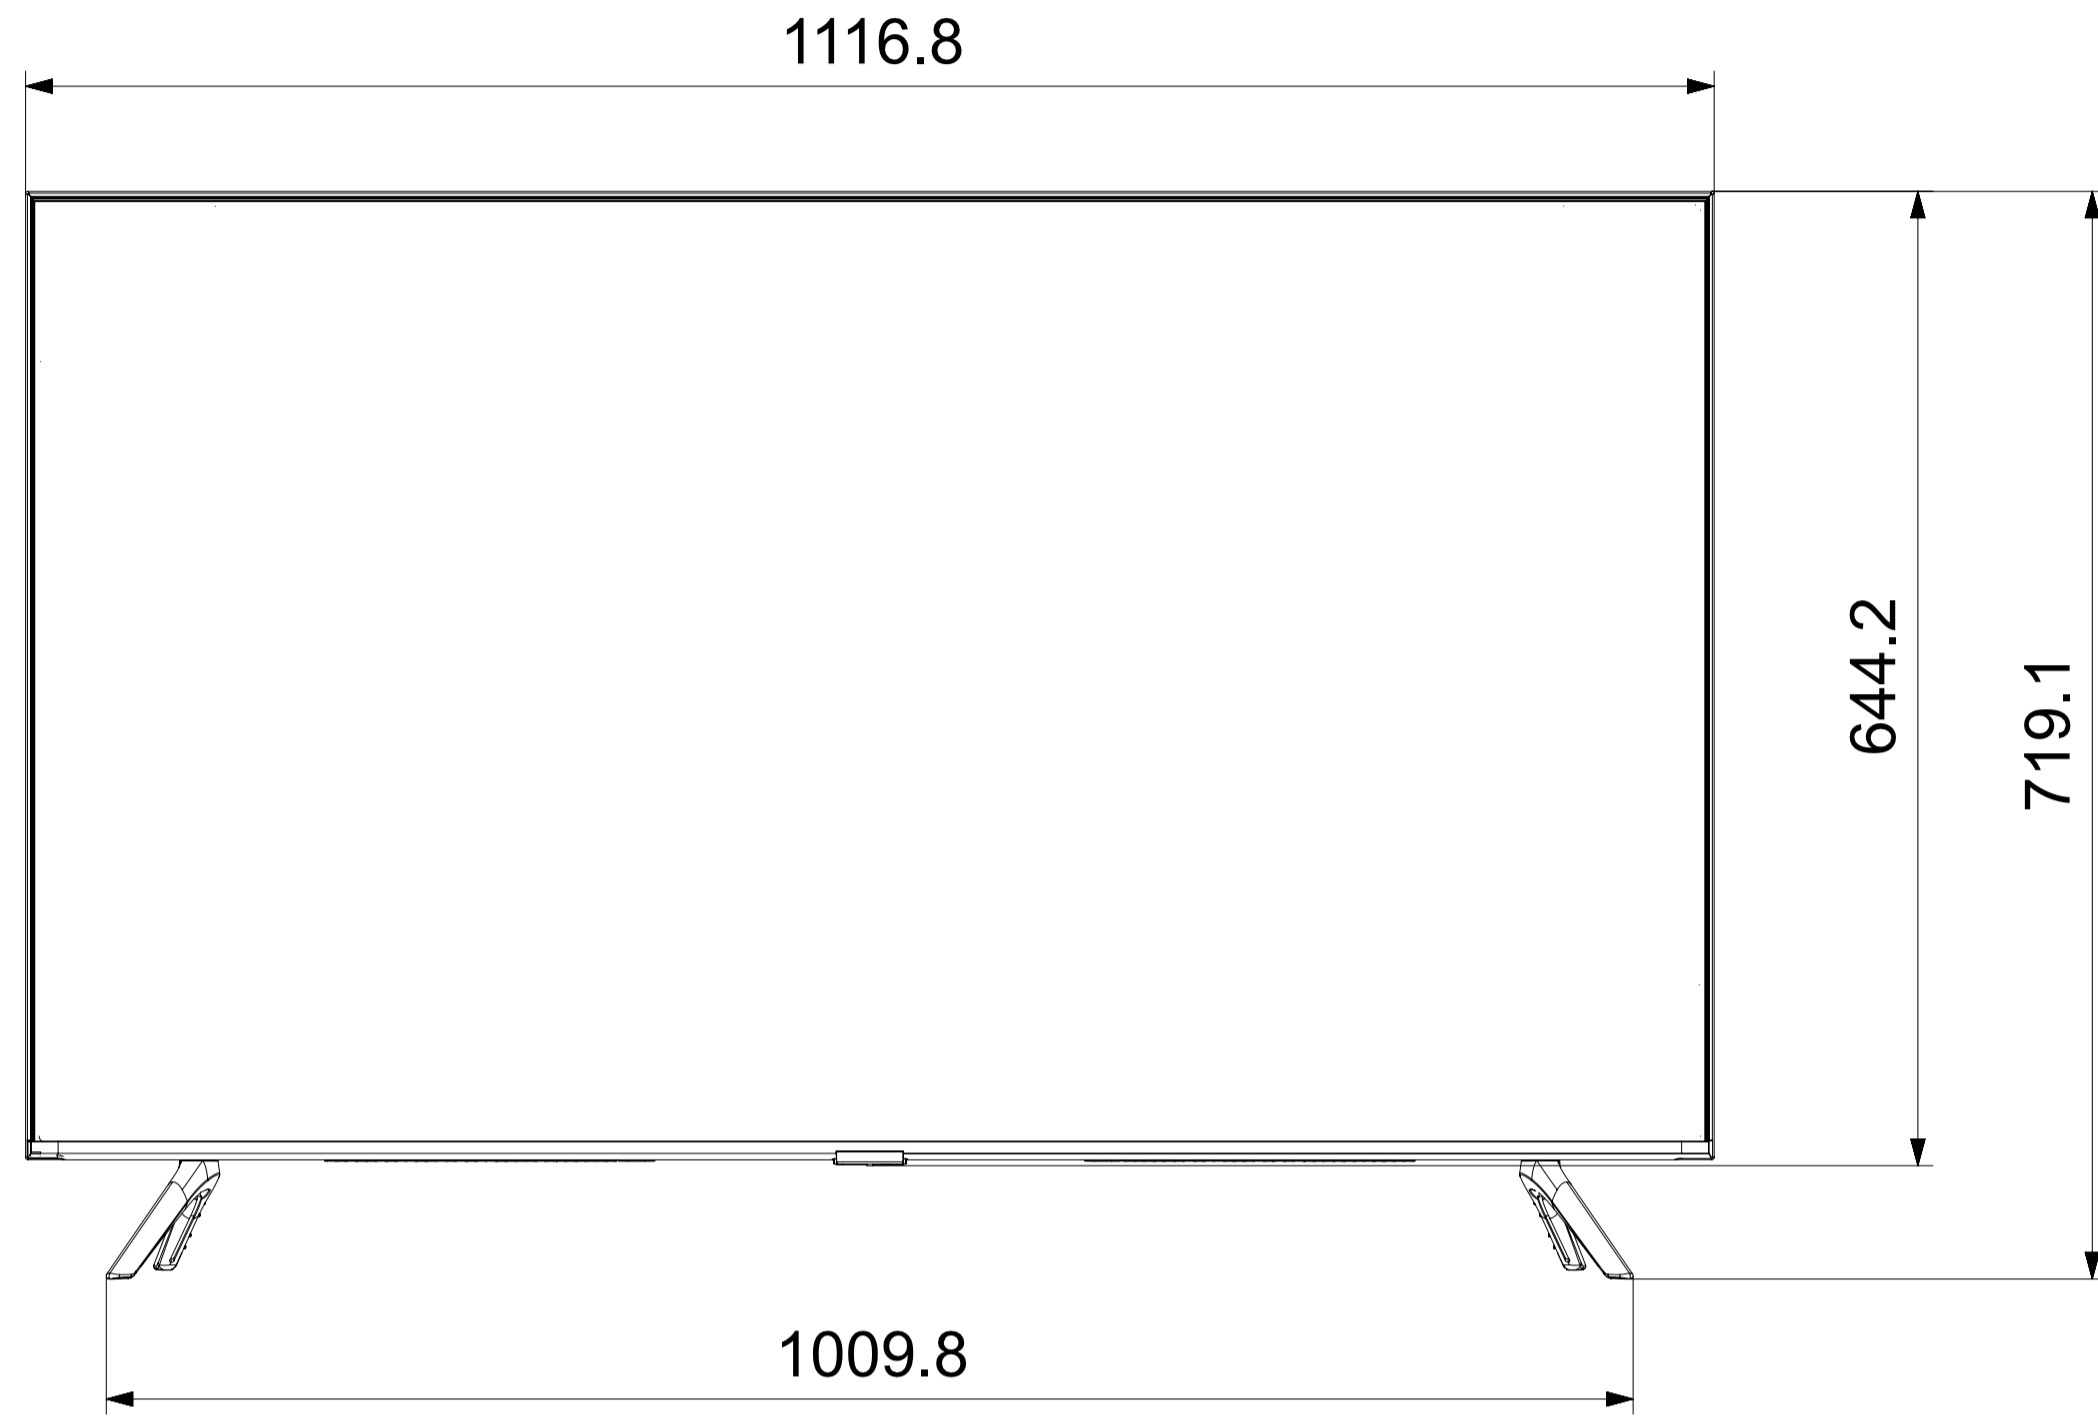

50_BEA-H SET DIMENSION

Rev. No	ED	CODE	RECORD	REMARK

	Nation
3 in 1	EN/XU/ZX/PE/ZP/ZS/ZL/XY/XD/XS/XM/XP/XL/XK/CI
BUILT IN	KR/ZB/ZD

(NOTE)
SET SIZE(Without stand) : 1116.8 x 644.2 x 59.9
SET SIZE(With stand) : 1116.8 x 719.1 x 250.2
VESA HOLE : 200x200

PART NAME	ASSY SET-Y2I BEA 50"	SPECIFICATION	PROJEC TION
UNIT	MM	DRAWING BY	APPROVED BY
TOLERANCE		JEON J. H.	YOON E. S.
SCALE			
SAMSUNG ELECTRONICS			SHEET NO /
	CODE No.		DWG. Rev