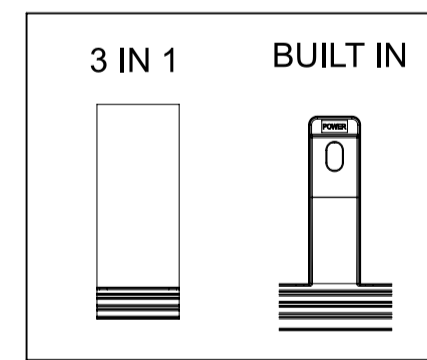

50_BEA-H SET DIMENSION

Rev. No	ED	CODE	RECORD	REMARK

	Nation
3 in 1	EN/XU/ZX/PE/ZP/ZS/ZL/XY/XD/XS/XM/XP/XL/XK/CI
BUILT IN	KR/ZB/ZD

(NOTE)
SET SIZE(Without stand) : 1116.8 x 644.2 x 59.9
SET SIZE(With stand) : 1116.8 x 719.1 x 250.2
VESA HOLE : 200x200

PART NAME	ASSY SET-Y2I BEA 50"	SPECIFICATION	PROJEC TION
UNIT	MM	DRAWING BY	APPROVED BY
TOLERANCE		JEON J. H.	YOON E. S.
SCALE			
SAMSUNG ELECTRONICS			SHEET NO /
	CODE No.		DWG. Rev