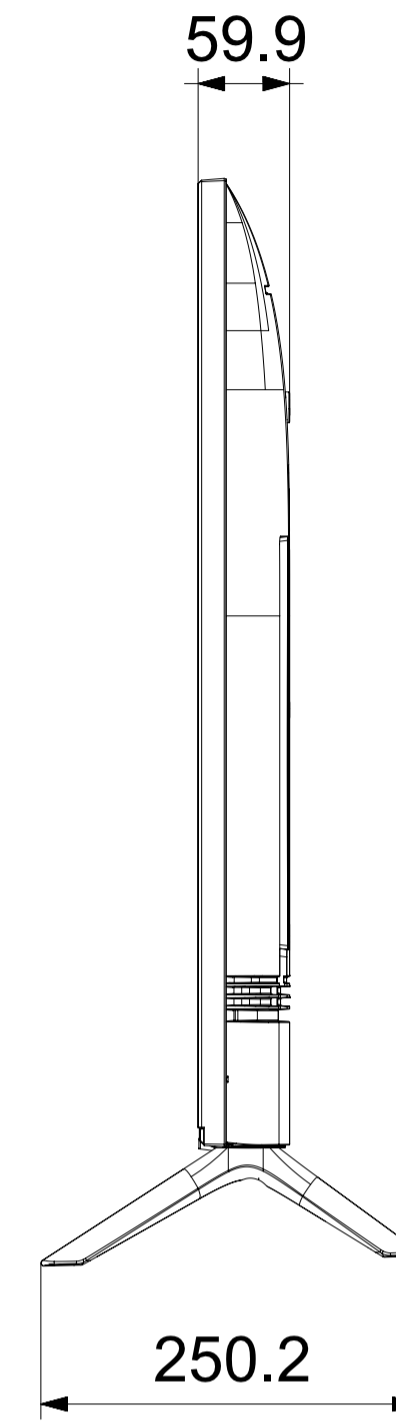

50_BEA-H SET DIMENSION

Rev. No	ED	CODE	RECORD	REMARK

	Nation
3 in 1	EN/XU/ZX/PE/ZP/ZS/ZL/XY/XD/XS/XM/XP/XL/XK/CI
BUILT IN	KR/ZB/ZD

(NOTE)
SET SIZE(Without stand) : 1116.8 x 644.2 x 59.9
SET SIZE(With stand) : 1116.8 x 719.1 x 250.2
VESA HOLE : 200x200

PART NAME	ASSY SET-Y2I BEA 50"	SPECIFICATION	PROJEC TION
UNIT	MM	DRAWING BY	APPROVED BY
TOLERANCE		JEON J. H.	YOON E. S.
SCALE			
SAMSUNG ELECTRONICS			SHEET NO /
	CODE No.		DWG. Rev