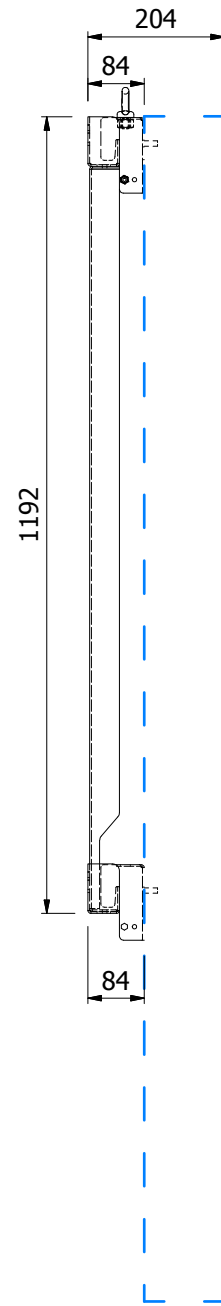

WALLMOUNT OHF 75" AND 85" PORTRAIT BRACKET

— FIXING POINTS

MAX LOAD 160 KG