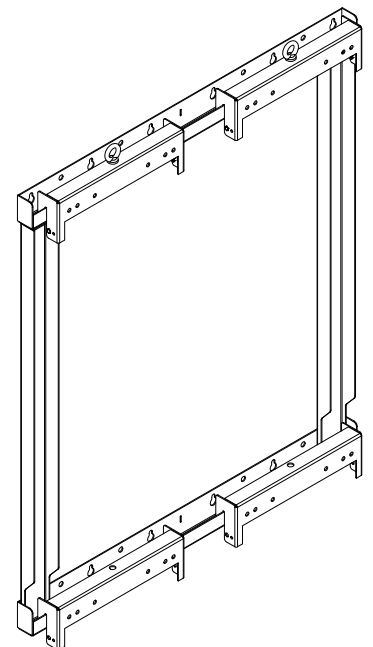

WALLMOUNT OHF 75" AND 85" PORTRAIT BRACKET

— FIXING POINTS

MAX LOAD 160 KG