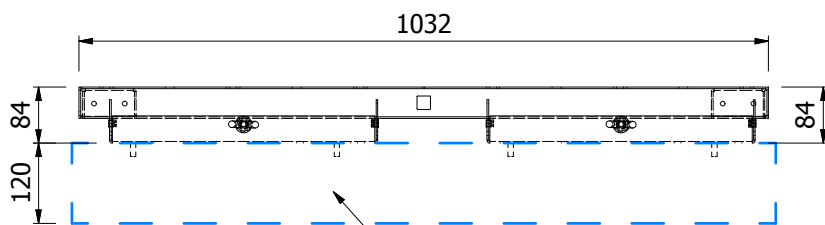

WALLMOUNT OHF 75" AND 85" PORTRAIT BRACKET

— FIXING POINTS

MAX LOAD 160 KG