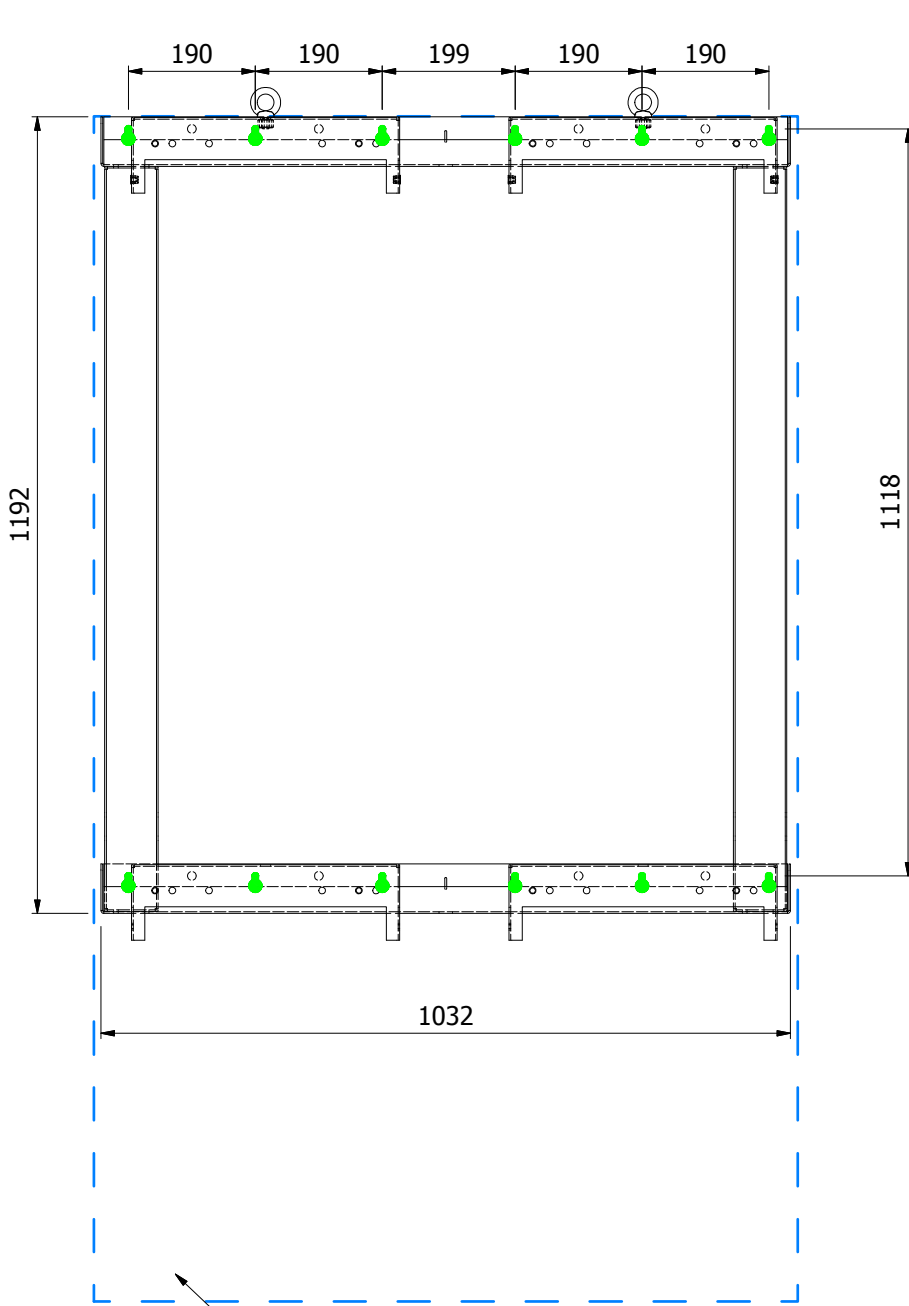

WALLMOUNT OHF 75" AND 85" PORTRAIT BRACKET

— FIXING POINTS

MAX LOAD 160 KG