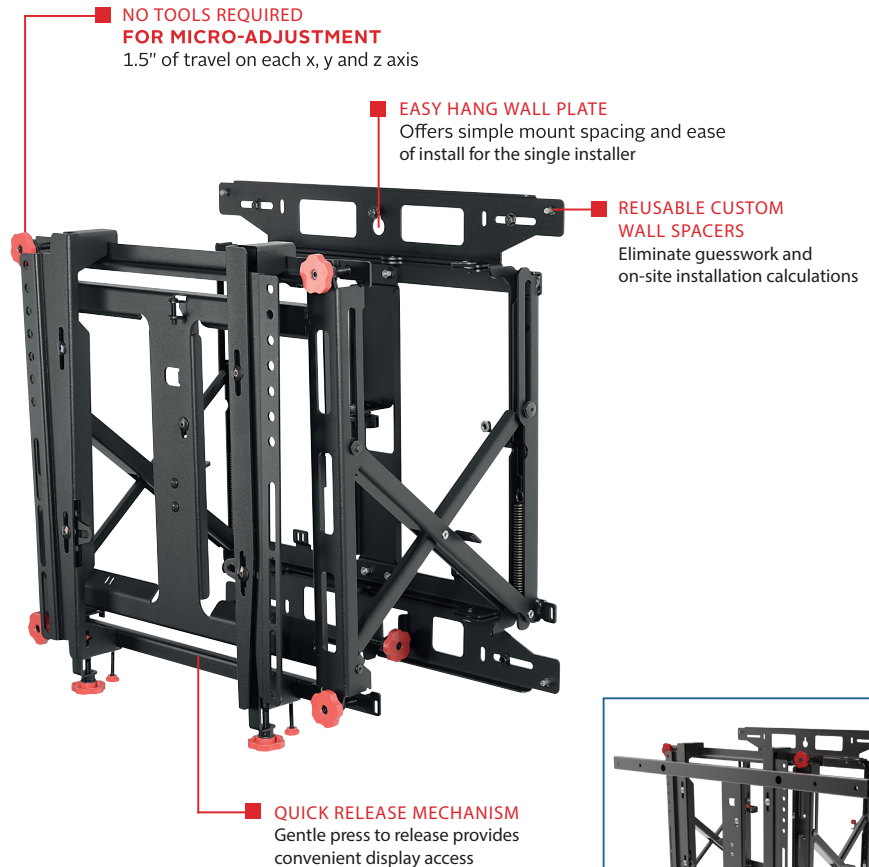

DS-VW 775-QR

Mounting Pattern  
200 x 200 up to  
600 x 400mm

Max Load  
125lb  
(56.8kg)

**SMARTMOUNT.**

# Supreme Full Service Video Wall Mount with Quick Release

FOR 46" TO 60" DISPLAYS

Peerless-AV's SmartMount Supreme Full Service Video Wall Mount with Quick Release raises the bar of excellence with an enhanced feature set centered on ease of install and display alignment. With the addition of tool-less lateral micro-adjustment, the Supreme offers 1.5" of fine tune adjustment on each of the X, Y and Z axis. Serviceability is easier than ever before with a gentle press to release mechanism, any display in the video wall configuration can be quickly extended for maintenance. Reusable spacers can be used for both portrait and landscape applications resulting in a faster install and lower cost. Enhanced cable management allows the cables to effortlessly travel in and out with the display, preventing them from getting pinched or pulled loose when extended.

- Accommodates displays in landscape and portrait orientation
- Integrated cable management allow cables to move in and out with the display
- Modular mount for unlimited video wall display configurations
- Security hardware option deters tampering and theft
- Compatible up to VESA 600 x 400mm

VESA 600 x 400mm Adaptor Included

Please visit [peerless-av.com/en-us/patents](http://peerless-av.com/en-us/patents) for patent information.

DS-VW775-QR SmartMount \* Supreme Full Service Video Wall Mount with Quick Release for 46"-60" Displays