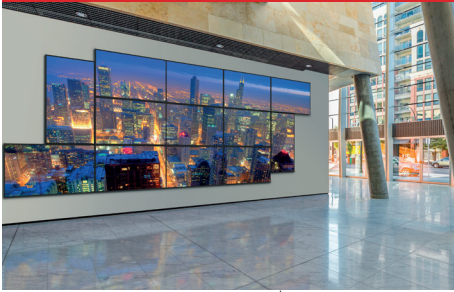

DS-VW 775-QR

Mounting Pattern  
200 x 200 up to  
600 x 400mm

Max Load  
125lb  
(56.8kg)

**SMARTMOUNT.**

# Supreme Full Service Video Wall Mount with Quick Release

FOR 46" TO 60" DISPLAYS

Peerless-AV's SmartMount Supreme Full Service Video Wall Mount with Quick Release raises the bar of excellence with an enhanced feature set centered on ease of install and display alignment. With the addition of tool-less lateral micro-adjustment, the Supreme offers 1.5" of fine tune adjustment on each of the X, Y and Z axis. Serviceability is easier than ever before with a gentle press to release mechanism, any display in the video wall configuration can be quickly extended for maintenance. Reusable spacers can be used for both portrait and landscape applications resulting in a faster install and lower cost. Enhanced cable management allows the cables to effortlessly travel in and out with the display, preventing them from getting pinched or pulled loose when extended.

- Accommodates displays in landscape and portrait orientation
- Integrated cable management allow cables to move in and out with the display
- Modular mount for unlimited video wall display configurations
- Security hardware option deters tampering and theft
- Compatible up to VESA 600 x 400mm