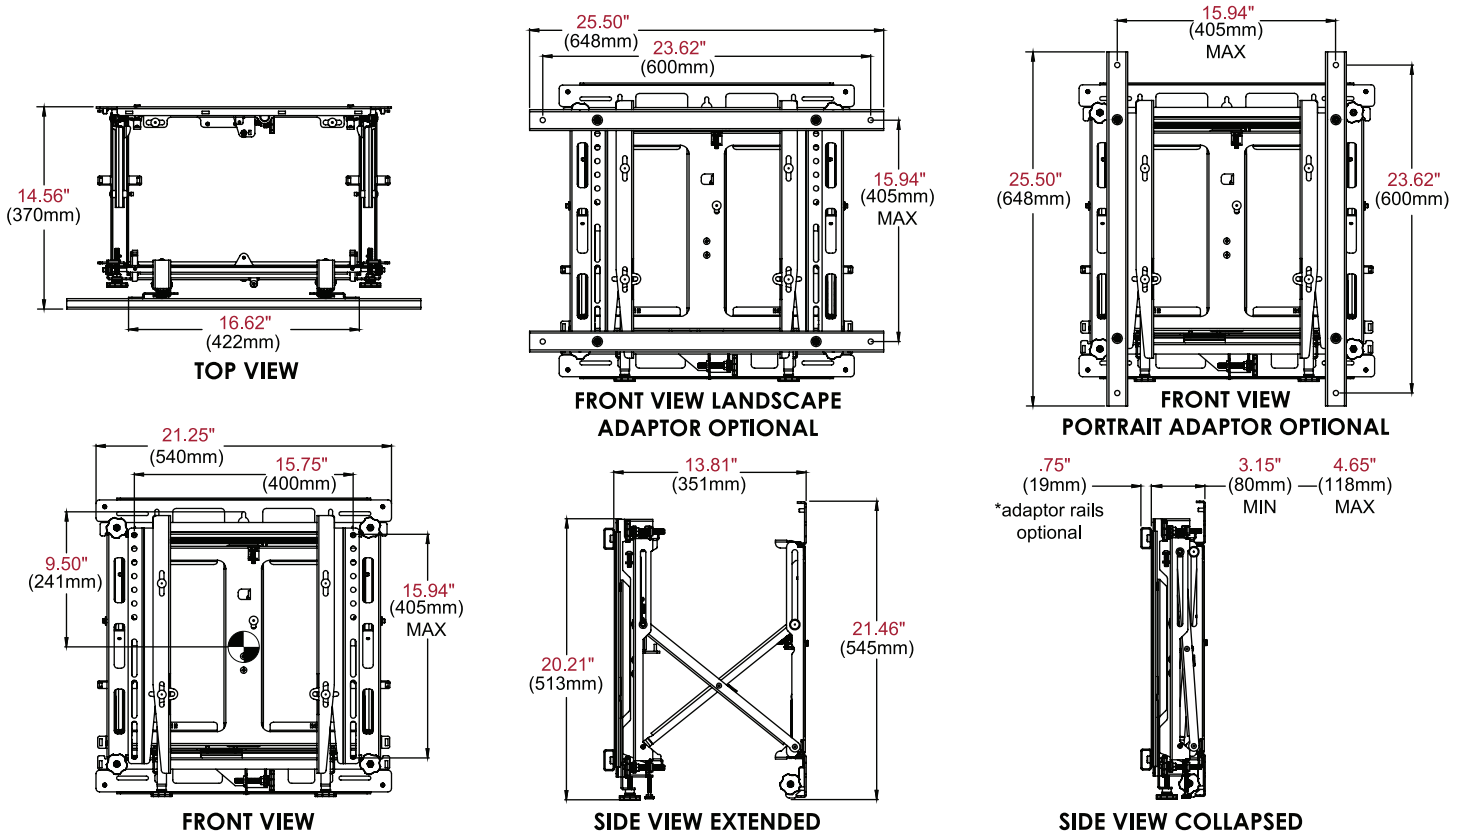

DS-VW775-QR SmartMount * Supreme Full Service Video Wall Mount with Quick Release for 46"-60" Displays

Product Specifications

	DIMENSIONS (W x H x D)	PRODUCT WEIGHT	LOAD CAPACITY	FINISH	AVAILABLE COLORS
DS-VW775-QR	21.25" x 21.46" x 3.15" - 14.56" (540 x 545 x 80 - 370mm)	34.2lb (15.5kg)	125lb (56.8kg)	Powder Coat, Textured	Black

Package Specifications

	PACKAGE SIZE (W x H x D)	PACKAGE SHIP WEIGHT	PACKAGE UPC CODE	PACKAGE CONTENTS	UNITS IN PACKAGE
DS-VW775-QR	30.36" x 23.63" x 4.50" (771 x 600 x 114mm)	38.2lb (17.4kg)	735029317173	Wall Mount, Adaptor Rails & Mounting Hardware	1

Accessories

- DS-VWRSxxx: Reusable Display Dedicated Spacers
- ACC-DHK: Display Handling Kit
- ACC-DHP6: Display Handling Replacement Pads, 6/pk

All dimensions = inch (mm)

Architect Specifications

The SmartMount * Supreme Full Service Video Wall Mount with Quick Release shall be a Peerless-AV model DS-VW775-QR and shall be located where indicated on the plans. Assembly and installation shall be done according to instructions provided by the manufacturer.