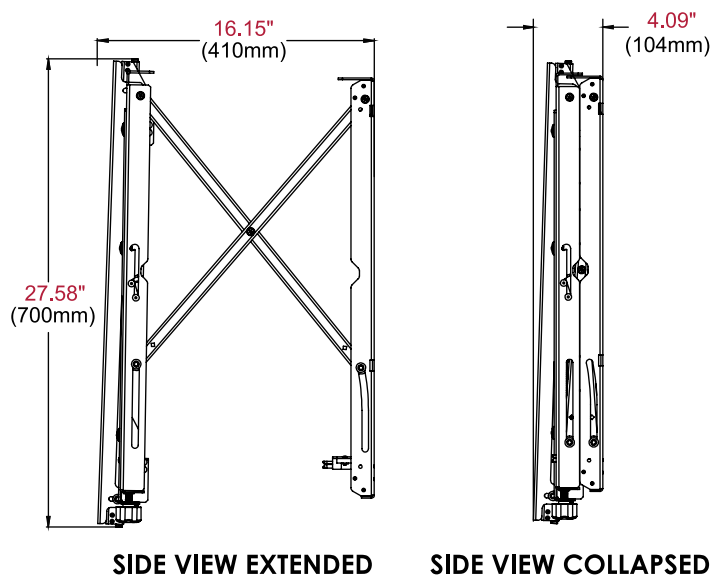

DS-VW795-QR SmartMount™ Full Service Video Wall Mount with Quick Release for 65"-98" Displays

Product Specifications

	DIMENSIONS (W X H X D)	PRODUCT WEIGHT	LOAD CAPACITY	FINISH	AVAILABLE COLORS
DS-VW795-QR	32.87" x 27.58" x 3.68" - 4.43" (835 x 700 x 93-113mm)	40lb (18.1kg)	225lb (102kg)	Powder Coat	Black

Package Specifications

	PACKAGE SIZE (W x H x D)	PACKAGE SHIP WEIGHT	PACKAGE UPC CODE	PACKAGE CONTENTS	UNITS IN PACKAGE
DS-VW795-QR	34.00" x 28.00" x 3.75" (864 x 711 x 95mm)	43lb (19.5kg)	735029301455	Wall Mount Assembly, Mounting Attachment Rails & Fasteners	1

Accessories

- ACC-V900X: Adaptor for VESA™ 800 x 400 and 900 x 600mm Mounting Patterns
- ACC-DHK: Display Handling Kit
- ACC-DHP6: Display Handling Kit Replacement Pads - 6pk

All dimensions = inch (mm)

Architect Specifications

The SmartMount™ Full Service Video Wall Mount with Quick Release shall be a Peerless-AV model DS-VW795-QR and shall be located where indicated on the plans. Assembly and installation shall be done according to instructions provided by the manufacturer.