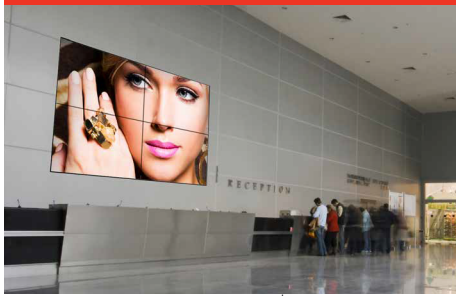

DS-VW795-QR

	Mounting Pattern 200 x 200 up to 600 x 600mm		Max Load 225lb (102kg)
--	--	--	------------------------------

SMARTMOUNT.

Full Service Video Wall Mount with Quick Release

FOR 65" TO 98" DISPLAYS

The SmartMount® Full Service Video Wall Mount with Quick Release offers an easy to install and service solution for both landscape and portrait displays. Designed for quick service access in recessed video wall applications, the DS-VW795-QR provides versatility for integrators. With the quick-release functionality, users have the ability to articulate the display from the wall by gently pressing on the front of the display. Featuring tool-less micro-adjustment at eight points, the mounts can overcome uneven walls to create a seamless video wall display. In addition, custom wall plate spacers eliminate the guesswork and on-site calculations, reducing installation time and cost.

- Quick release can be disabled with a locking screw to prevent unintentional pop outs
- Accommodates displays in landscape and portrait orientation
- Modular mount for unlimited video wall display configurations
- Integrated cable management tie-backs make display-to-display cabling simple