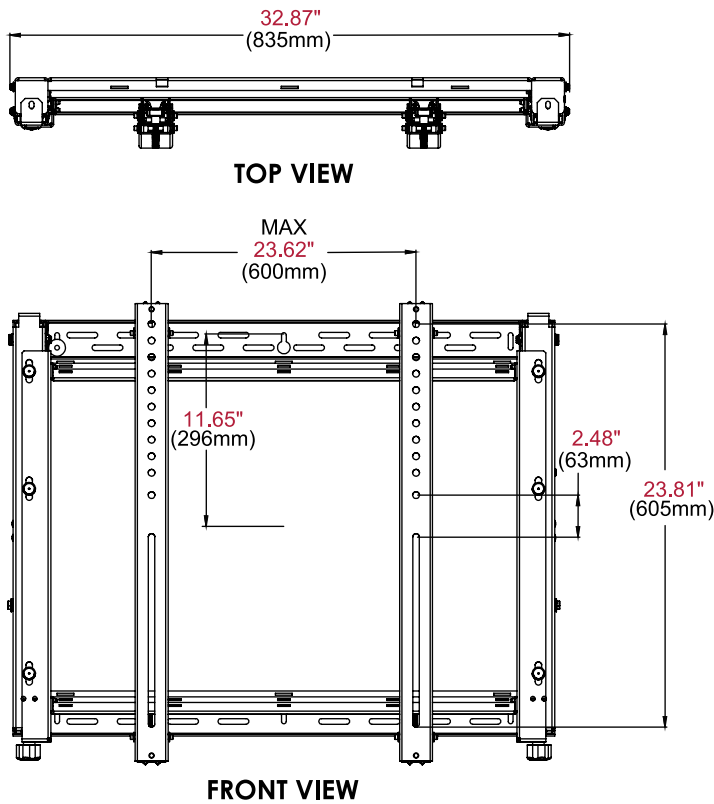

DS-VW795-QR SmartMount™ Full Service Video Wall Mount with Quick Release for 65"-98" Displays

Product Specifications

	DIMENSIONS (W X H X D)	PRODUCT WEIGHT	LOAD CAPACITY	FINISH	AVAILABLE COLORS
DS-VW795-QR	32.87" x 27.58" x 3.68" - 4.43" (835 x 700 x 93-113mm)	40lb (18.1kg)	225lb (102kg)	Powder Coat	Black

Package Specifications

	PACKAGE SIZE (W x H x D)	PACKAGE SHIP WEIGHT	PACKAGE UPC CODE	PACKAGE CONTENTS	UNITS IN PACKAGE
DS-VW795-QR	34.00" x 28.00" x 3.75" (864 x 711 x 95mm)	43lb (19.5kg)	735029301455	Wall Mount Assembly, Mounting Attachment Rails & Fasteners	1

Accessories

- ACC-V900X: Adaptor for VESA™ 800 x 400 and 900 x 600mm Mounting Patterns
- ACC-DHK: Display Handling Kit
- ACC-DHP6: Display Handling Kit Replacement Pads - 6pk

All dimensions = inch (mm)

Architect Specifications

The SmartMount™ Full Service Video Wall Mount with Quick Release shall be a Peerless-AV model DS-VW795-QR and shall be located where indicated on the plans. Assembly and installation shall be done according to instructions provided by the manufacturer.