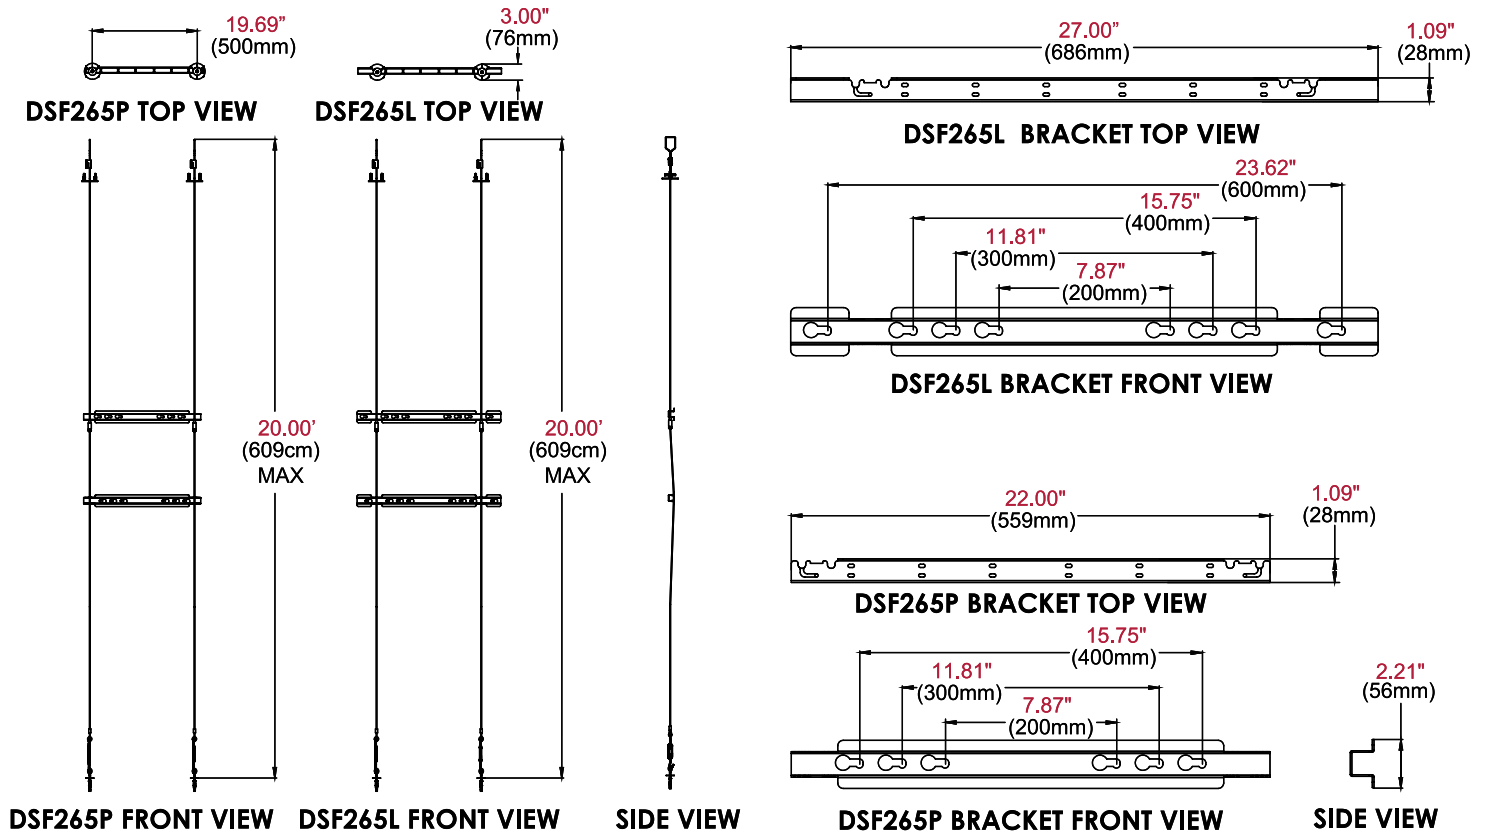

Model Numbers

WARRANTY: Limited 5-year

DSF265L	Floor to Ceiling Cable Mount, Landscape
DSF265P	Floor to Ceiling Cable Mount, Portrait

Product Specifications

	DIMENSIONS	PRODUCT WEIGHT	LOAD CAPACITY	FINISH	AVAILABLE COLORS
DSF265L	22' (6.7m) Cables	6.75lb (3.1kg)	65lb (29.5kg)	Matte/Flat	Black, Silver
DSF265P		6lb (2.7kg)			

Package Specifications

	PACKAGE SIZE (W x H x D)	PACKAGE SHIP WEIGHT	PACKAGE UPC CODE	PACKAGE CONTENTS	UNITS IN PACKAGE
DSF265L	37.00" x 4.50" x 4.25" (5940 x 114 x 108mm)	7.33lb (3.3kg)	735029316121	Cables (2), Adaptor Rails and Mounting Hardware	1
DSF265P		6.5lb (3.0kg)	735029316138		

All dimensions = inch (mm)

Architect Specifications

The Floor to Ceiling Cable Mount shall be a Peerless-AV model DSF265L or DSF265P and shall be located where indicated on the plans. Assembly and installation shall be done according to instructions provided by the manufacturer.