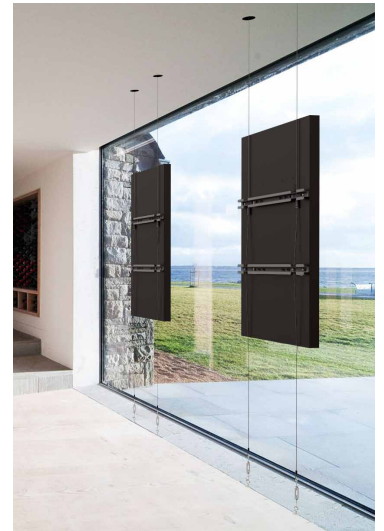

DSF265L
DSF265P

Display size
46"-65"

Max load
65lb (29.5kg)

Floor to Ceiling Cable Mount

FOR 46" TO 65" DISPLAYS

Peerless-AV's Floor to Ceiling Cable Mount is the ideal digital signage mounting solution for store windows. This sleek mount allows businesses to create a platform for eye-catching content, delivered on a mounting solution that is discreet and unobtrusive. With a multitude of installer friendly features, this mount is suspended on high tensile steel wire, which is a highly secure and stable foundation for displays up to 65" (max weight 65lb). The ability to position the screen at any point along the cable length, and the choice of either landscape or portrait orientation, make this an incredibly versatile solution that can be adapted to suit a wide range of both retail and commercial applications.

Peerless-AV's sleek Cable Mount is an ideal digital signage mounting solution that will enhance your in-store window display.

Additional Features

- ✓ Kwik-Grip™ cable hardware instantly sets the adaptor height without the use of a tool
- ✓ Keyhole slotted adaptor plate simplifies the install
- ✓ Included eye-screws and decorative plates provide an aesthetically pleasing finish and simple cable connection

CEILING ATTACHMENT
Includes Kwik-Loc™ self-locking cable joiners for quick and simple connection to truss or strut

DISPLAY ORIENTATION
Solutions available for both landscape and portrait display mounting

FLOOR TO CEILING
Mounting solution for a flat panel display that attaches at any point along the cable making it ideal for store windows

CABLE TENSIONING
Included turnbuckles provide cable tension, resulting in a plumb display