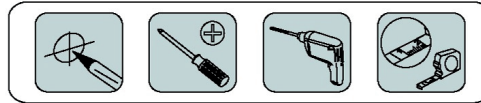

SLIDE 100

STEP2 Attaching brackets to screen

Solid concrete mounting STEP1 Woodstud mounting

STEP3 Hang the TV onto the wall plate