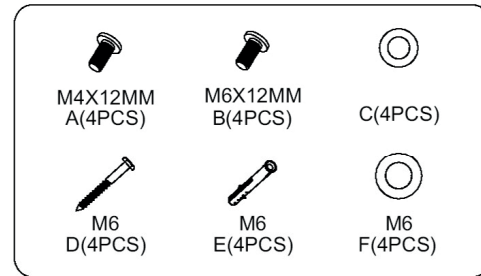

SLIDE 100

STEP2 Attaching brackets to screen

Solid concrete mounting STEP1 Woodstud mounting

STEP3 Hang the TV onto the wall plate