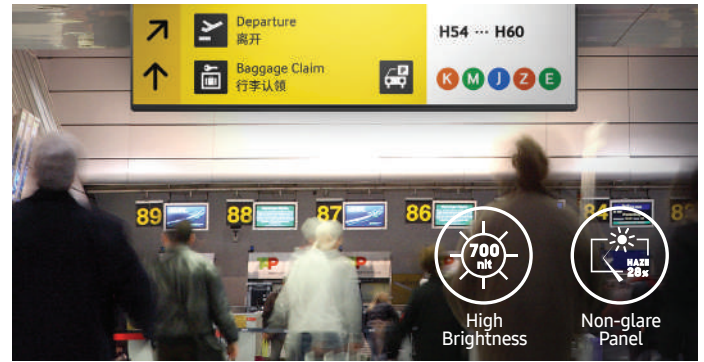

Deliver sharp images in various lighting conditions

Samsung SHR-B displays deliver vibrant, realistic images offering an unparalleled visual experience. Featuring brightness levels of up to 700 nit, these displays deliver the clearest, richest images regardless of lighting conditions. SHR-B Series displays excel in situations with strong light where glare may present an issue.