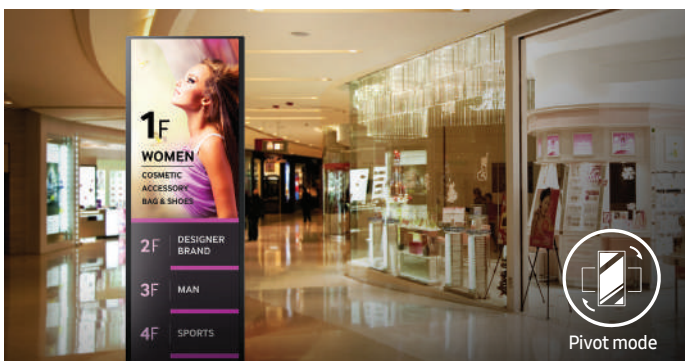

All-in-one solution

Key features

Maximize space and optimize content

Digital signage today needs to be versatile and cost effective with an emphasis on maximizing space efficiency. There has been an increasing need to utilize niche spaces with effective signage solutions. Samsung SHR-B displays, with 16:4.5 wide screen stretched display offer the ability to effectively communicate information in small, narrow spaces such as store shelves, ceilings, and corridors.

Maximize viewer engagement in a minimum amount of space

Samsung SHR-B displays feature a slim profile with a depth of only 44.8 mm which allows you to maximize available space. This enables the display to be installed in areas where space is limited and allows content to blend seamlessly with the environment in a slim, light, design with reduced power consumption for lower operation costs.