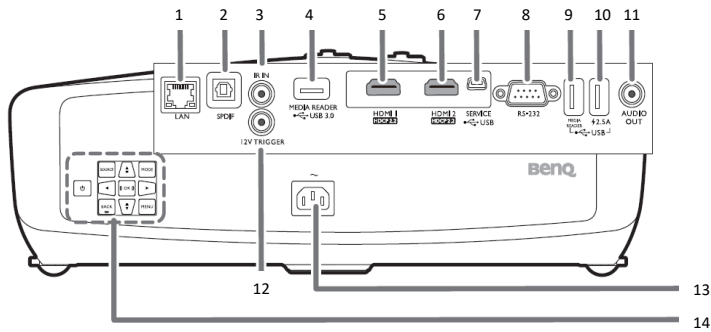

Product Dimensions (WxHxD)	349mm x 168mm x 492mm
Product Weight	6.5kg

Operation Condition

Noise Level(Normal/Eco)	32dBA / 26dBA
Operating Temperature	0~40 degrees (Celsius)

Accessories

Accessories (Standard)	Remote Control w/ Battery x 1 (RCV016) Power Cord (by region) x 1(3m) User Manual CD (27L) Installation Guide (9L) Warranty Card (by region) Lens cover x 1
Accessories (Optional)	Spare Lamp Kit 3D Glasses Ceiling mount (CMG3)

** The Contrast is measure by Full On Full Off standard.

Connectivity

No	I/O	Quantity
1	RJ-45 LAN input jack (10/100M)	1
2	SPDIF audio output port	1
3	IR-IN jack	1
4	USB 3.0 Type-A port (Media Reader)	1
5	HDMI-1 (HDMI 1.4b & HDCP 2.2)	1
6	HDMI-2 (HDMI 1.4b & HDCP 2.2)	1
7	USB Mini-B port (firmware upgrades)	1
8	RS232 In (D-sub 9pin, male)	1
9	USB 2.0 Type-A port (Media Reader)	1
10	USB Type-A port (2.5 A power supply)	1
11	Audio Out (mini jack)	1
12	DC 12V Trigger (3.5mm Jack)	1
13	12V DC output terminal	1
14	Keypad	1

The screen aspect ratio is 16:9 and the projected picture is in a 16:9 aspect ratio

Dimensions

492 mm (W) x 167.5 mm (H) x 349 mm (D)

Feature icons