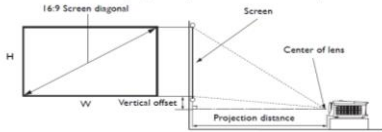

Product Dimensions (WxHxD)	349mm x 168mm x 492mm
Product Weight	6.5kg

Operation Condition

Noise Level(Normal/Eco)	32dBA / 26dBA
Operating Temperature	0~40 degrees (Celsius)

Accessories

Accessories (Standard)	Remote Control w/ Battery x 1 (RCV016) Power Cord (by region) x 1(3m) User Manual CD (27L) Installation Guide (9L) Warranty Card (by region) Lens cover x 1
Accessories (Optional)	Spare Lamp Kit 3D Glasses Ceiling mount (CMG3)

Installation

Screen size				Distance from screen (mm)			Vertical offset (mm)
Diagonal	H (mm)	W (mm)	Min length (min. zoom)	Average	Max length (max. zoom)		
60	1524	747	1328	1800	2348	2896	75
70	1778	872	1560	2100	2739	3378	87
80	2032	996	1771	2400	3130	3861	100
90	2286	1121	1992	2700	3522	4343	112
100	2540	1245	2214	3000	3913	4826	125
110	2794	1370	2435	3300	4304	5309	137
120	3048	1494	2657	3600	4696	5791	149
130	3302	1619	2878	3900	5087	6274	162
140	3556	1743	3099	4200	5478	6757	174
150	3810	1868	3321	4500	5870	7239	187
160	4064	1992	3542	4800	6261	7722	199
170	4318	2117	3763	5100	6652	8204	212
180	4572	2241	3985	5400	7043	8687	224
190	4826	2366	4206	5700	7435	9170	237
200	5080	2491	4428	6000	7826	9652	249

The screen aspect ratio is 16:9 and the projected picture is in a 16:9 aspect ratio

Dimensions

492 mm (W) x 167.5 mm (H) x 349 mm (D)

Feature icons