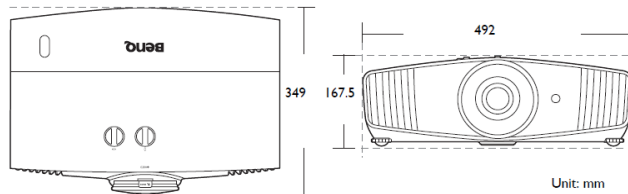

Product Dimensions (WxHxD)	349mm x 168mm x 492mm
Product Weight	6.5kg

Operation Condition

Noise Level(Normal/Eco)	32dBA / 26dBA
Operating Temperature	0~40 degrees (Celsius)

Accessories

Accessories (Standard)	Remote Control w/ Battery x 1 (RCV016) Power Cord (by region) x 1(3m) User Manual CD (27L) Installation Guide (9L) Warranty Card (by region) Lens cover x 1
Accessories (Optional)	Spare Lamp Kit 3D Glasses Ceiling mount (CMG3)

For example, if you are using a 120-inch screen, the recommended projection distance is 4696 mm.

If your measured projection distance is 500 cm, the closest match in the "Distance from screen (mm)" column is 5087 mm. Looking across this row shows that a 130" (about 3.3 m) screen is required.

The screen aspect ratio is 16:9 and the projected picture is in a 16:9 aspect ratio

Dimensions

492 mm (W) x 167.5 mm (H) x 349 mm (D)

Feature icons