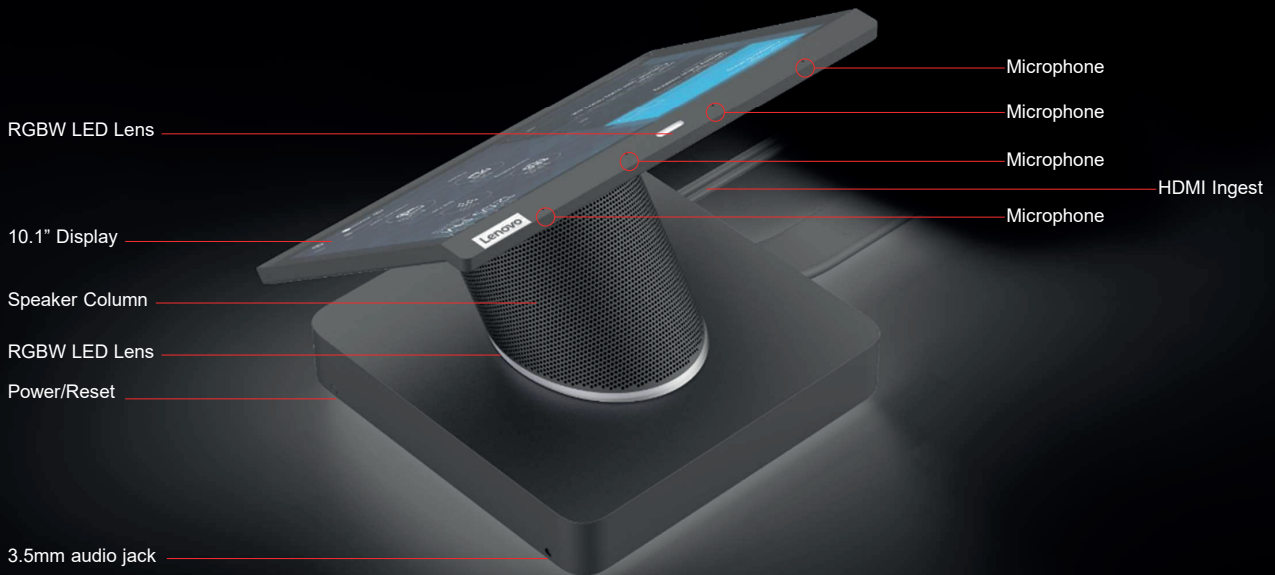

Gen 2 Gen Comparison

ThinkSmart Hub

- I5 8th Gen CPU
- 8 GB Memory, 128 GB Storage
- 10.1" Display FHD
- Brighter and More Visible LED Indicator
- IR Proximity Sensor
- Single Cable Mechanism
- New Redesigned Audio Experience with 4 Mics & 4 Speakers
- Microsoft Teams Rooms or Zoom Rooms
- Wake on Touch
- HDMI Ingest
- 2 HDMI Out, 4 USB-A, RJ45, 3.5mm audio, power
- 3 Year Premiere Warranty

ThinkSmart Hub 500

- I5 7th Gen CPU
- 8 GB Memory, 128 GB Storage
- 11.6" Display FHD
- LED Indicator
- IR Proximity Sensor
- Cable Latch Mechanism
- Dolby Audio Premium with 2 Standard Mics & 2 Speakers
- Microsoft Teams Rooms or Zoom Rooms
- Wake on Touch
- HDMI Ingest
- 2 HDMI Out, 4 USB-A, RJ45, 3.5mm audio, power
- 3 Year Premiere Warranty

*Advantages in blue

Lenovo 2019 Lenovo Internal. All rights reserved.

12

ThinkSmart Hub Gen2

Lenovo 2019 Lenovo Internal. All rights reserved.

13