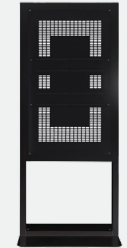

Die Totems bestehen aus einer Struktur aus lackiertem Metall, erhältlich in weiß oder schwarz.

*Solid, sinuous and elegant: these are the main features of window totems. They are products with an elegant, extremely compact design that makes them perfect for any type of location: sales outlets, restaurants, showrooms, and in any environment where the aim is effective communication of messages that will stick in the memory. Furthermore, these totems are also supplied with a self-supporting base and are designed for the floor fixing (with or without a base). The totems are characterized by a painted metal structure available in the white and black version.*

# Totem-Serie **Window**

Window series totems

In Schwarz oder Weiß erhältlich

Available in black or white

## Verfügbaren Versionen

Available versions

46"

55"

65"

75"

Mit selbsttragender Basis geliefert

Provided with a self-standing base