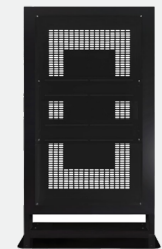

Die Totems bestehen aus einer Struktur aus lackiertem Metall, erhältlich in weiß oder schwarz.

*Solid, sinuous and elegant: these are the main features of window totems. They are products with an elegant, extremely compact design that makes them perfect for any type of location: sales outlets, restaurants, showrooms, and in any environment where the aim is effective communication of messages that will stick in the memory. Furthermore, these totems are also supplied with a self-supporting base and are designed for the floor fixing (with or without a base). The totems are characterized by a painted metal structure available in the white and black version.*

## Verfügbaren Versionen

Available versions

46"

55"

65"

75"

Mit selbsttragender Basis geliefert

Provided with a self-standing base